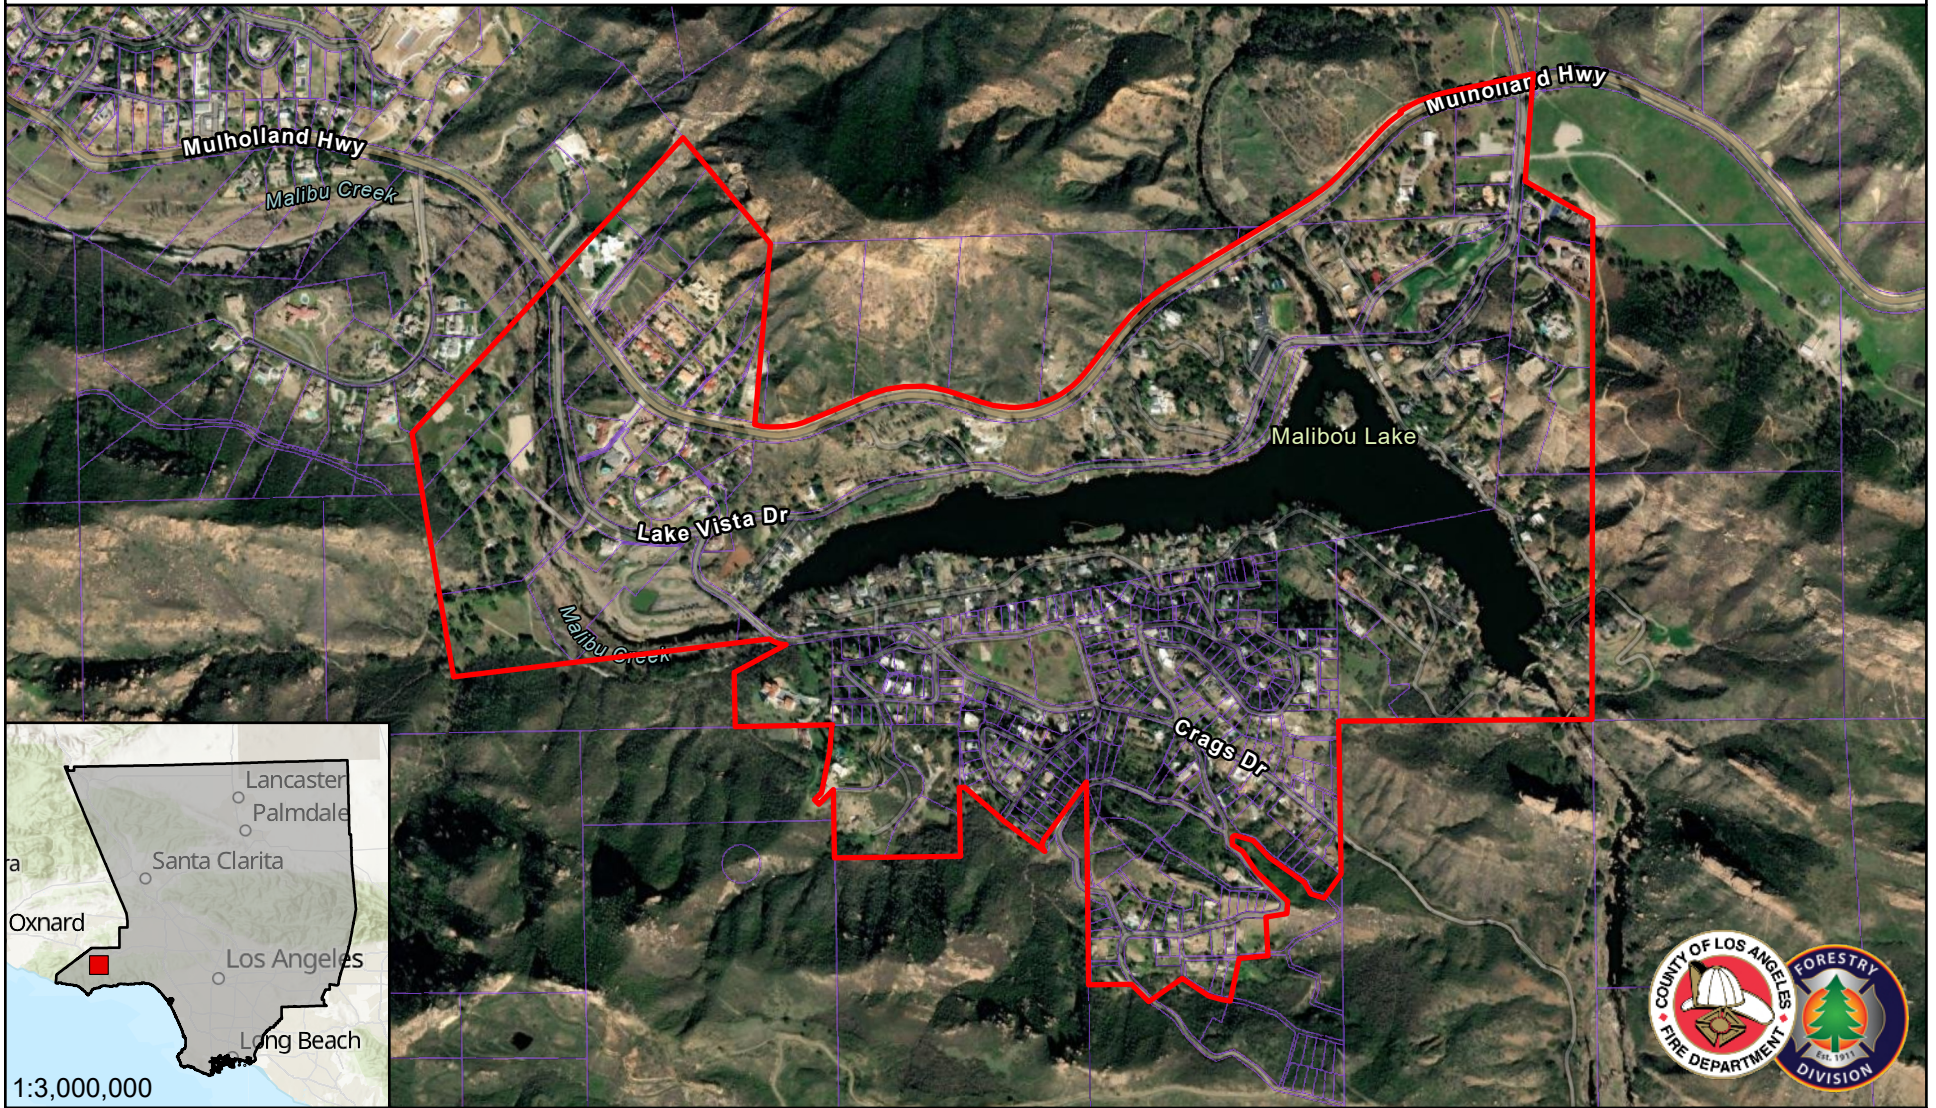

# Malibu Lake Fire Safe Council (MLFSC) Service Area

## Legend

- MLFSC Service Area
- Parcels

NAD 83 FPU 11/01/2023

Scale: 1:12,000